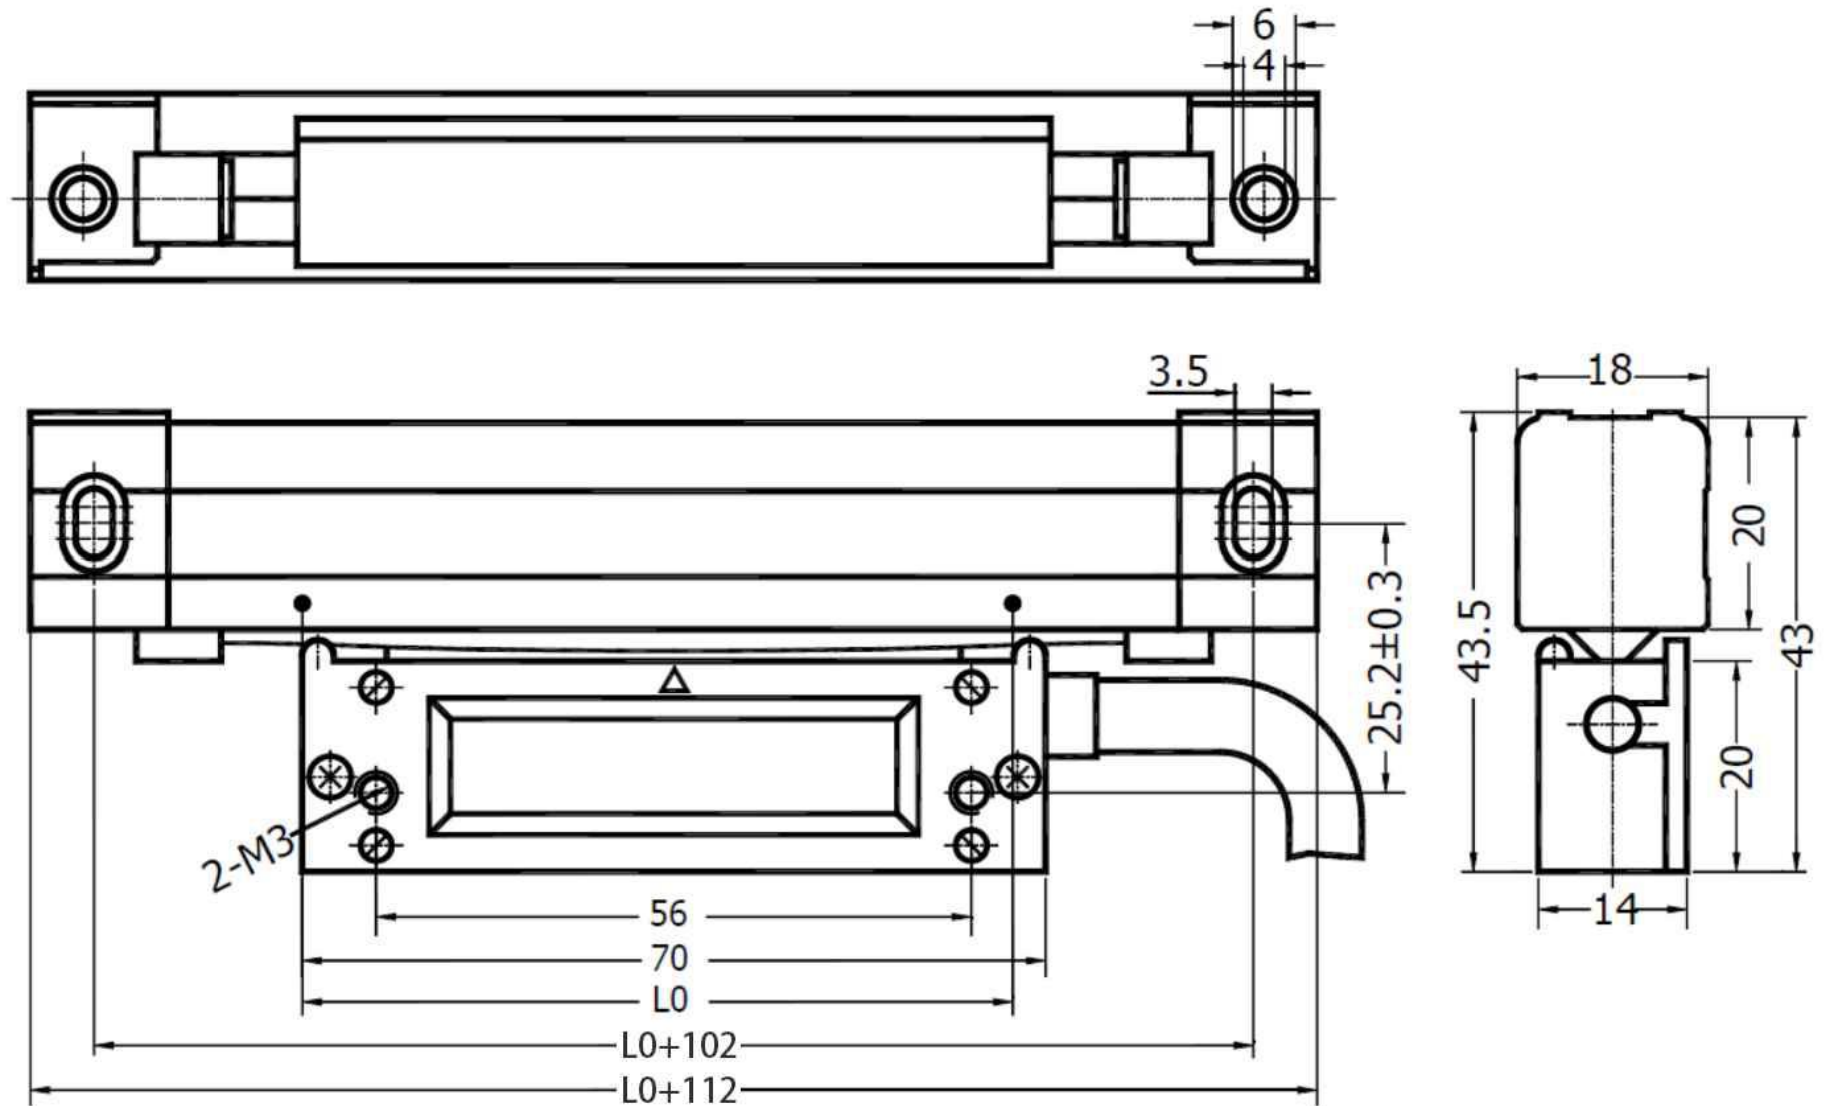

MeasumaX

MX-500 Series - COMPACT LINEAR SCALES

L0 = Effective measuring length of scale